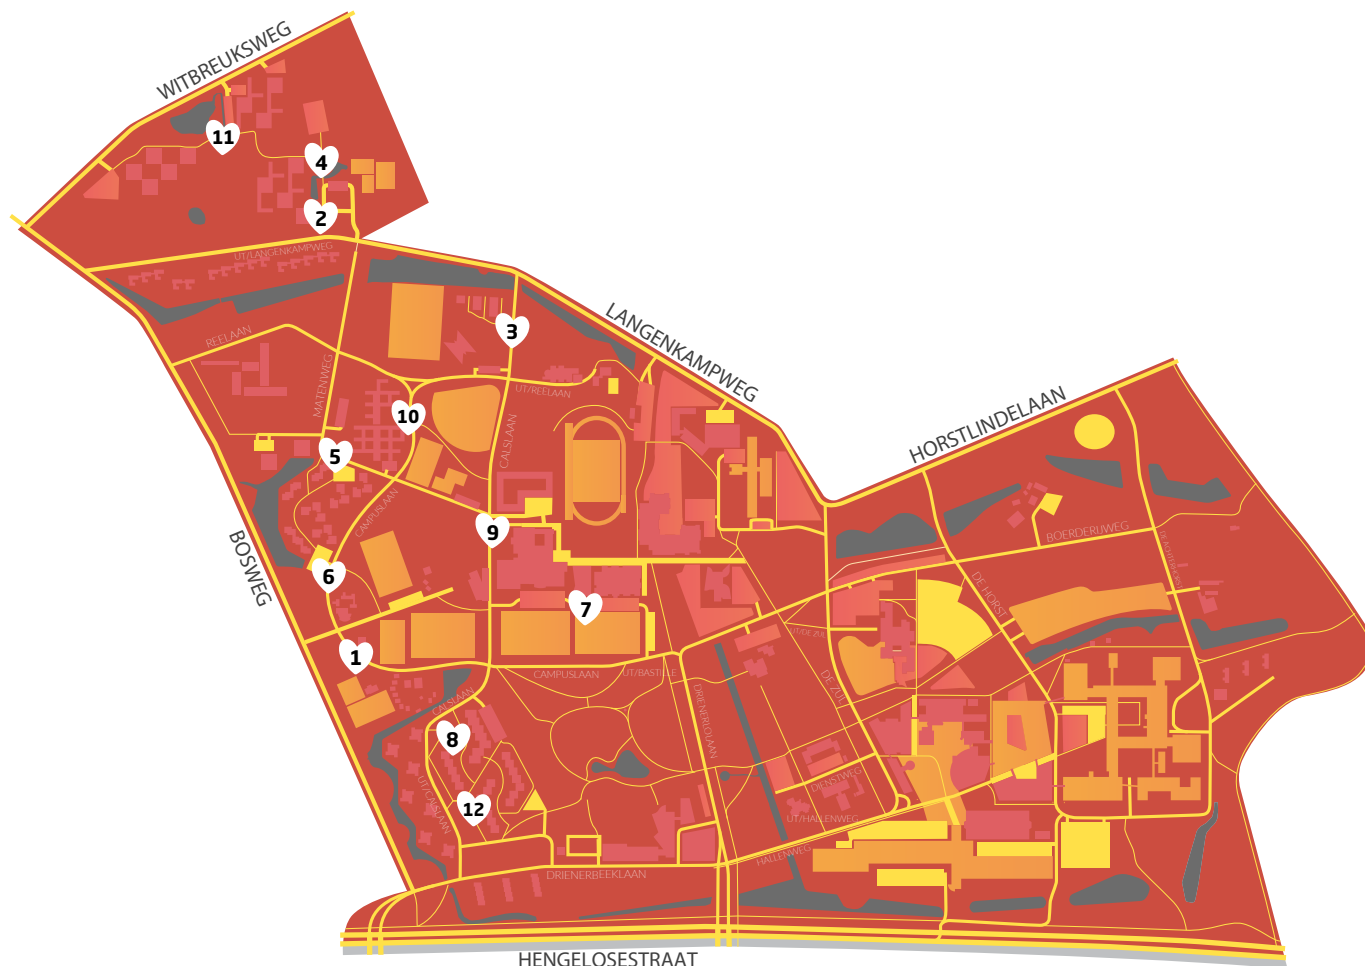

# Residual waste containers De Veste

Only waste that you cannot hand in separately is allowed in the waste containers from De Veste.

UNIVERSITY OF TWENTE.

## Locations

- |                         |                       |
|-------------------------|-----------------------|
| 1 Torenflat             | 7 SKY building        |
| 2 Witbreuksweg bus lane | 8 Calslaan WIT        |
| 3 Mondriaan             | 9 BOX building        |
| 4 Flex units            | 10 Patio residences   |
| 5 Campuslaan            | 11 Witbreuksweg green |
| 6 Campuslaan (Logica)   | 12 Calslaan NEW       |