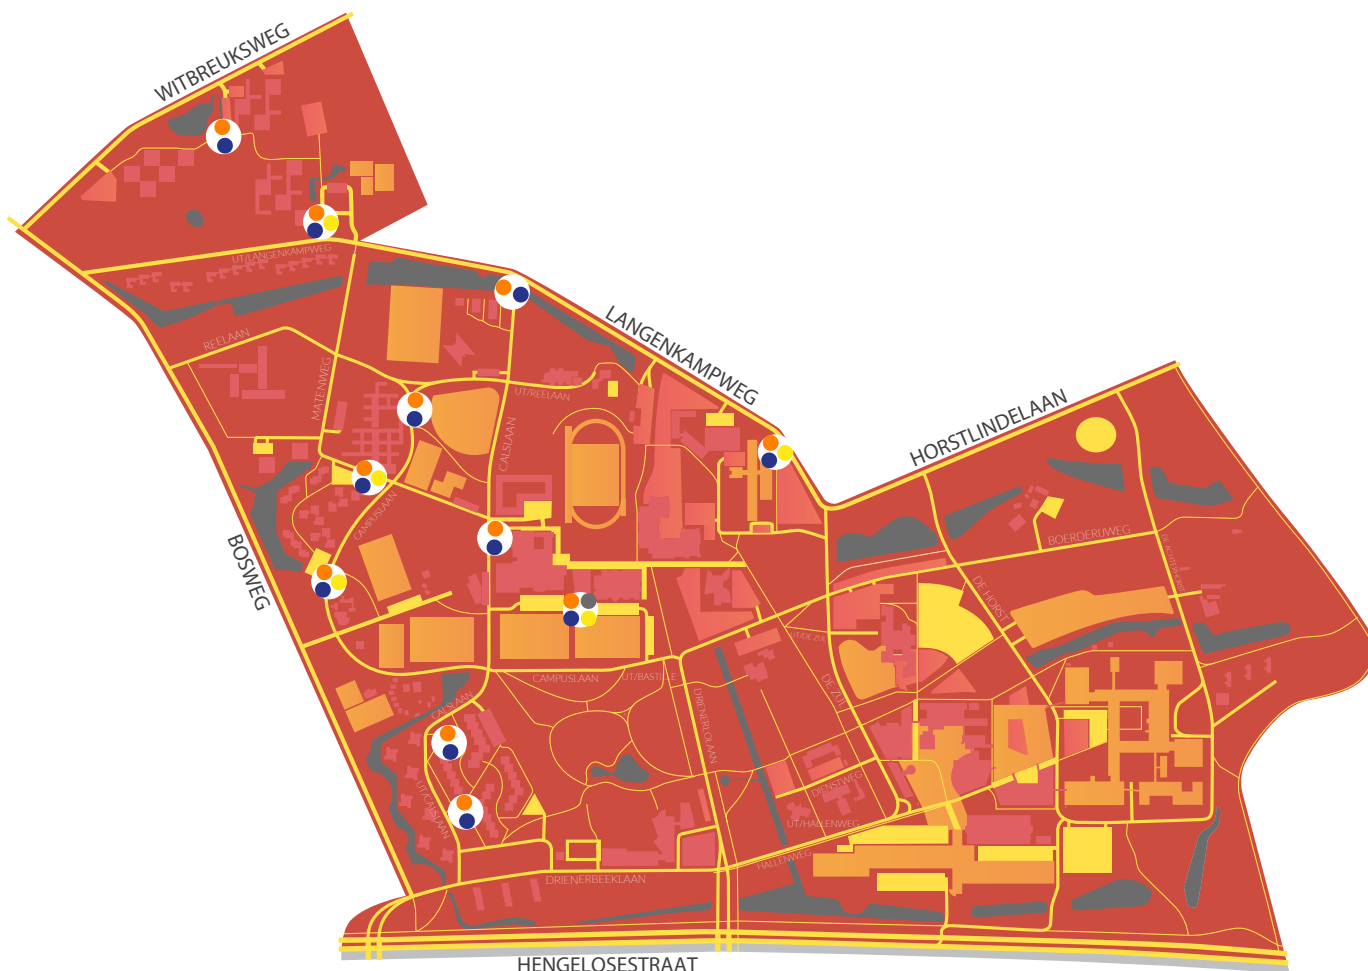

Waste containers Twente Milieu

Containers for glass, textiles, PMD and paper are also available on campus. These containers are from Twente Milieu.

UNIVERSITY OF TWENTE.

Container types

- Glass
- Textile
- PMD
- Paper

Veste Enschede

Hems 16-88/89 (Sky building)
7522 NL Enschede, The Netherlands (on the UT campus)

053 489 2031
wonen@veste.nl