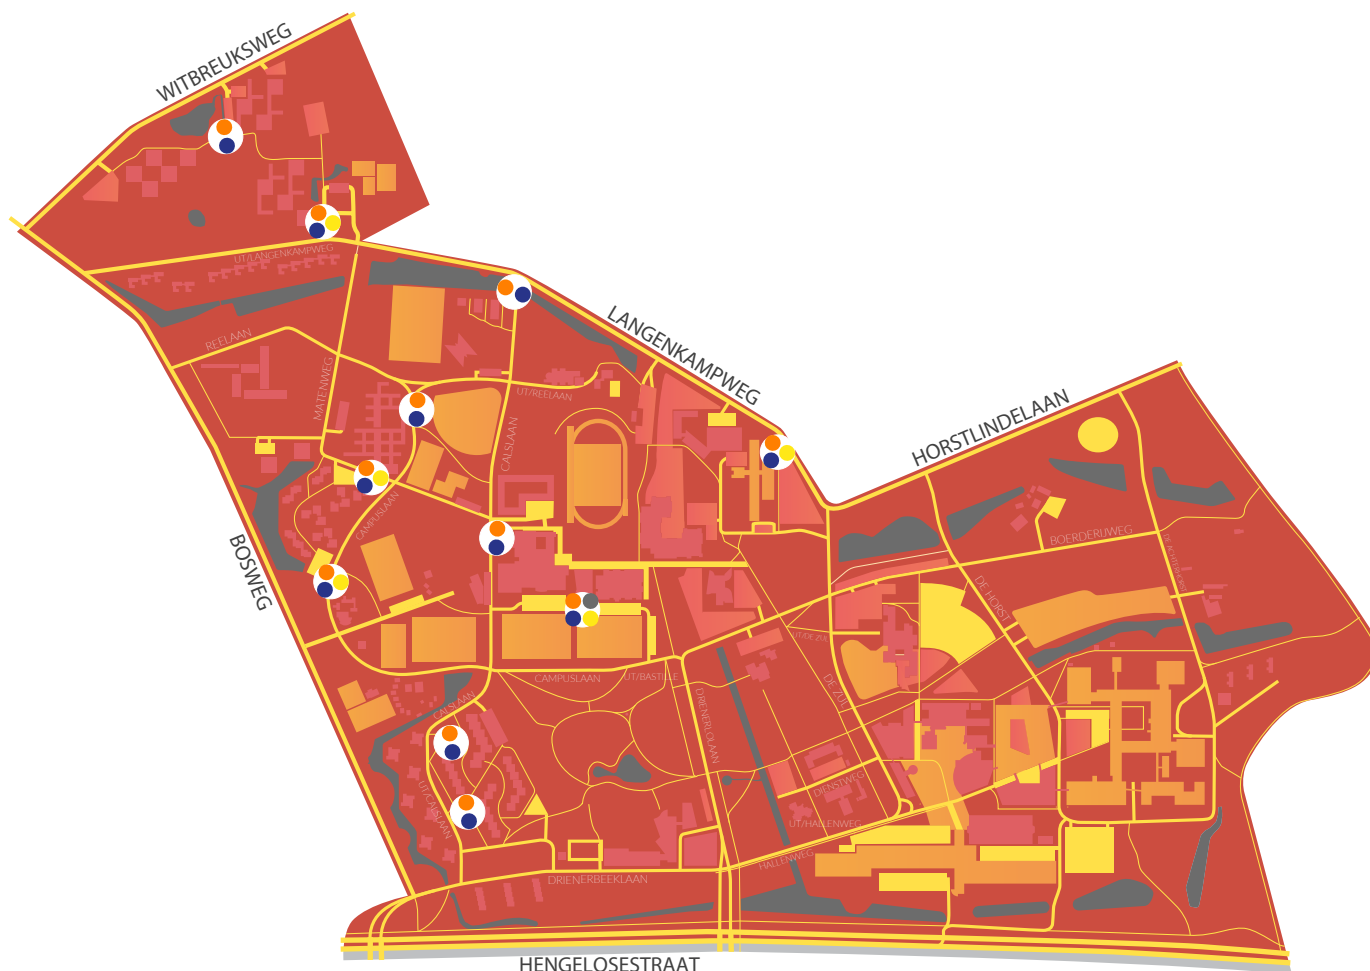

Waste containers Twente Milieu

Containers for glass, textiles, PMD and paper are also available on campus. These containers are from Twente Milieu.

UNIVERSITY OF TWENTE.

Container types

-  Glass
-  Textile
-  PMD
-  Paper